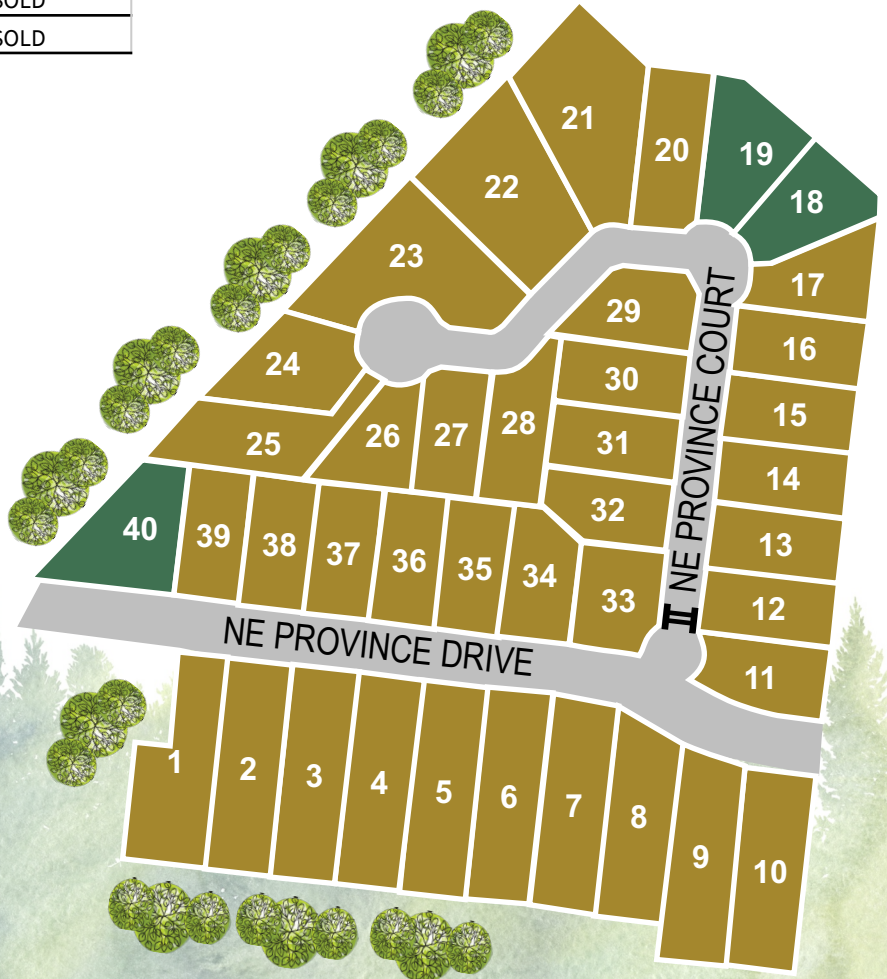

THE
HEATHER
DEFORD
GROUP

Cascade
Sotheby's
INTERNATIONAL REALTY